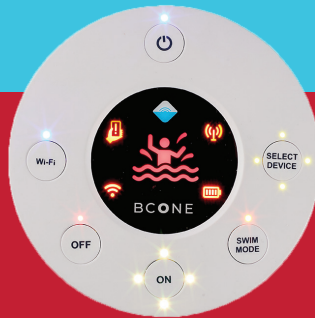

LIFEBUOY

Pool Safety Alarms

INTRODUCING BCONE THE LATEST EVOLUTION IN POOL SAFETY SYSTEMS

The BCone pool alarm integrates intelligence, versatility, and functionality into a topnotch pool safety solution. Based on advanced sensors and a complex algorithm, BCone provides maximum protection for children and pets with minimum user effort. Highly sophisticated yet simple to operate, the system can be installed and operated in a matter of minutes.

The Wi-Fi enabled home unit allows full control of the pool unit, including 5 levels of programmable sensitivity. Up to 4 pool units can be connected and individually controlled from one easily operated home unit. The unit is powered by a direct connection to an electric outlet, using the included USB-C cable, with a rechargeable backup battery in case of power outage.

Download the optional BConc app to your smartphone to manage the pool unit remotely. The app's user friendly interface enables quick installation and operation. The BConc pool safety system gives you the ultimate peace of mind.

Bringing Intelligence To Pool Safety

WORKS WITH
amazon alexa

WORKS WITH THE
Google Assistant

Dual way
RF communication

Up to 4 Pool Units
can be connected

Please Feel Free To Contact Us
info@lifebuoyalarm-cygr.com
+357-97451309